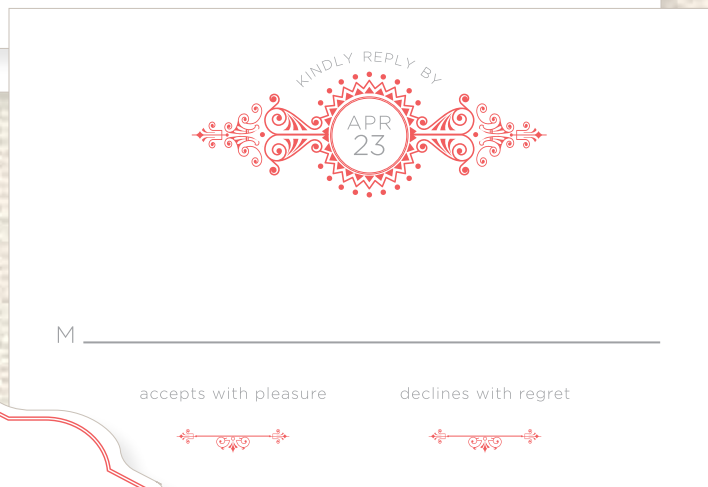

Outer Envelope

ANSON
Invitation Suite
.....
INK: Pewter, Honeysuckle, Cool Gray
FONT: Standard 14
PATTERN: Missoni

Reply Envelope

Invitation with Backing

Reply Card

Reception Card

Optional Reply Card

Save the Date Envelope with Liner

Save the Date

lettered olive
Couture Wedding Letterpress